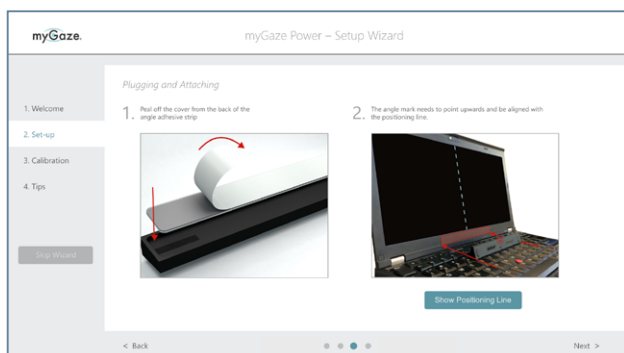

Zoom – with the new Zoom function, the eye gaze user can now click on any on screen feature, however small, with pixel point accuracy and ease.

Keyboard – the Keyboard is always one click away. It positions itself conveniently on the screen and makes typing easy and quick with word prediction for many languages.

Start Wizard – the new Start Wizard makes it easy for those with little technical knowledge to setup the myGaze with confidence.

AAC – fully integrated with state of the art speech generation devices such as the Grid Pad from Smartbox.