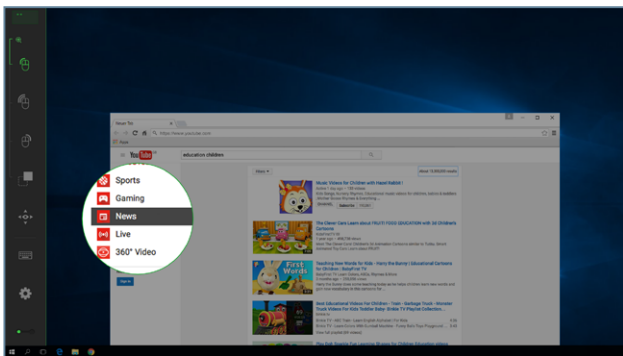

myGaze Power

Intuitive and powerful PC control

What can you do with it?

Everything you can do with a PC mouse and a keyboard. myGaze Power allows you to continue to communicate, work, socialize and have fun - despite your disability.

Communicate – use communication software, email, Skype, Facebook, Twitter and other social media to connect with people everywhere.

Educate – include students in the classroom by letting them make use of the same study materials as their peers, of the web browsers for research and allowing them to participate in discussions.

Work – regain your productivity and potential. Use MS Office and other professional software efficiently for your work or hobbies, such as writing, programming or designing.

Live – enjoy music and video, play games with family, read electronic books, blog and do so much more.

Zoom – with the new Zoom function, the eye gaze user can now click on any on screen feature, however small, with pixel point accuracy and ease.