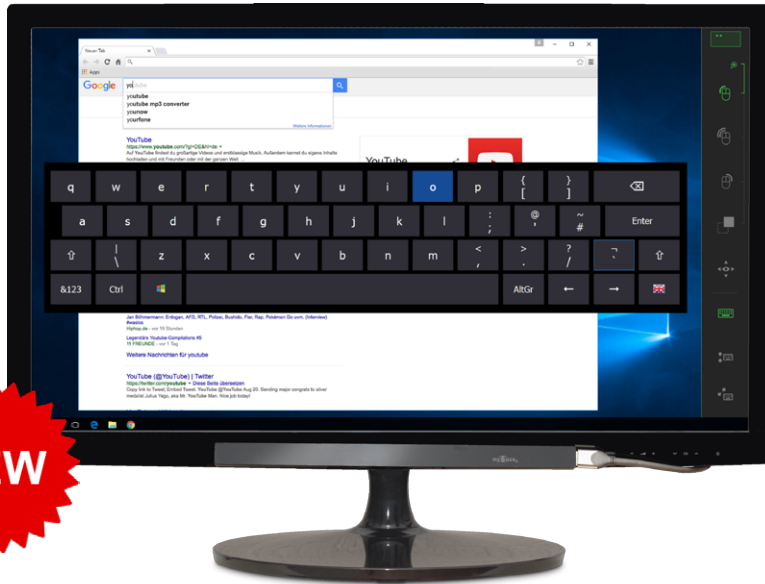

myGaze Power

Intuitive and powerful PC control

NEW

*Control.
Communicate.
Create.*

myGaze®

Simple yet powerful eye gaze control

myGaze Power gives people with disabilities the ability to control the PC – as they would by using the keyboard and mouse. It is an intuitive, quick and powerful way to access everything on the computer: the Internet and social media, music and video players, electronic books and games, communication software, emails, MS Office and much more. It empowers people to preserve their independence and reach their aspirations.

Robust – far-reaching tracking range ensures optimal tracking also for children and users with positioning difficulties and involuntary movements.

Portable – slim and light aluminium design makes it an easy addition to a speech device and to a classroom.

EyeMouse Power Software

Intuitive, Powerful and Quick Windows Control.

Simple – Start Wizard helps you install and learn in just a few steps. No technical experience needed.

Powerful – complete control of all mouse and keyboard functions in any Windows program.

Intuitive – simple and quick interface, ergonomically designed for power users. Accuracy improvement just a gaze click away.

myGaze Power

Intuitive and powerful PC control

What can you do with it?

Everything you can do with a PC mouse and a keyboard. myGaze Power allows you to continue to communicate, work, socialize and have fun - despite your disability.